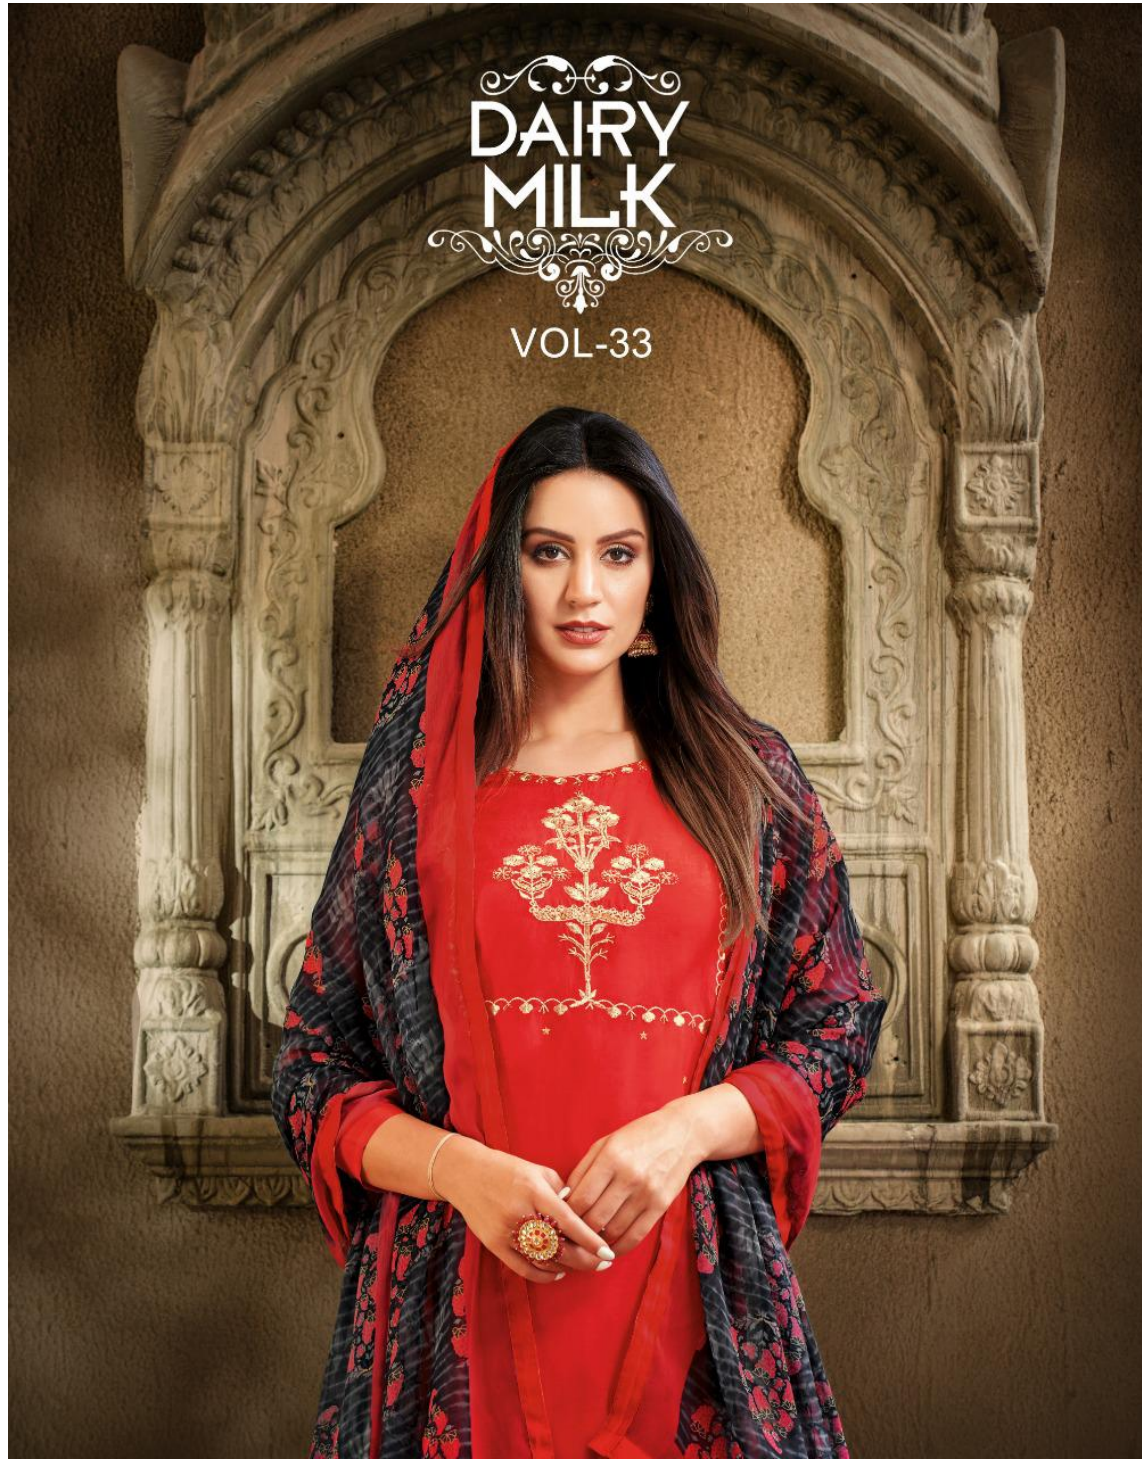

DAIRY
MILK

VOL-33

DAIRY
MILK

VOL-33

An inspirational fabric under the IT Designer Embroidered, is true to its name, traditional and for women from all walks of life. The ethnic elements of Indian Fashion from traditional motif to customary essential bits of folk and vibrant regional colors, contemporary stance and hundred percent quality designed creative design are a mix of classics and contemporary waves. The colours are fresh for the season the designs are delicate over economical quality fabrics that enthralls once you buy you indulge into an inspirable journey of fabrics that never fades out of the style horizon.