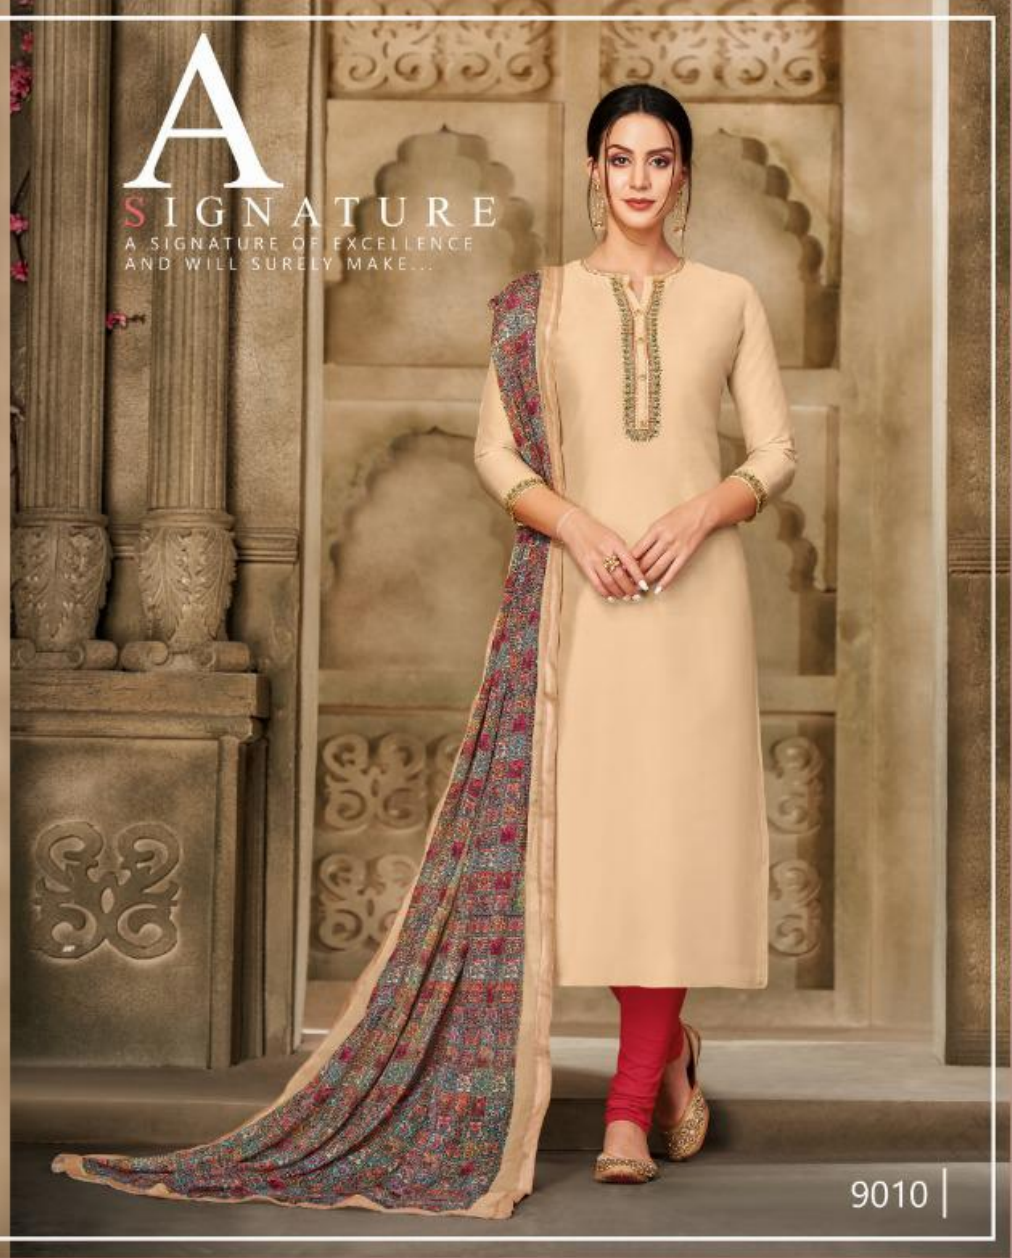

DAIRY
MILK

VOL-33

DAIRY
MILK

VOL-33

An inspirational fabric under the IT Designer Embroidered, is true to its name, traditional and for women from all walks of life. The ethnic elements of Indian Fashion from traditional motif to customary essential bits of folk and vibrant regional colors, contemporary stance and hundred percent quality designed creative design are a mix of classics and contemporary waves. The colours are fresh for the season the designs are delicate over economical quality fabrics that enthralls once you buy you indulge into an inspirable journey of fabrics that never fades out of the style horizon.

9004 |

make everyday fashionable
everything you need for fabulous

CHARMING LOOKING

9000 | elavate your lok with the fabulous colors

A
SIGNATURE
A SIGNATURE OF EXCELLENCE
AND WILL SURELY MAKE...

9010 |