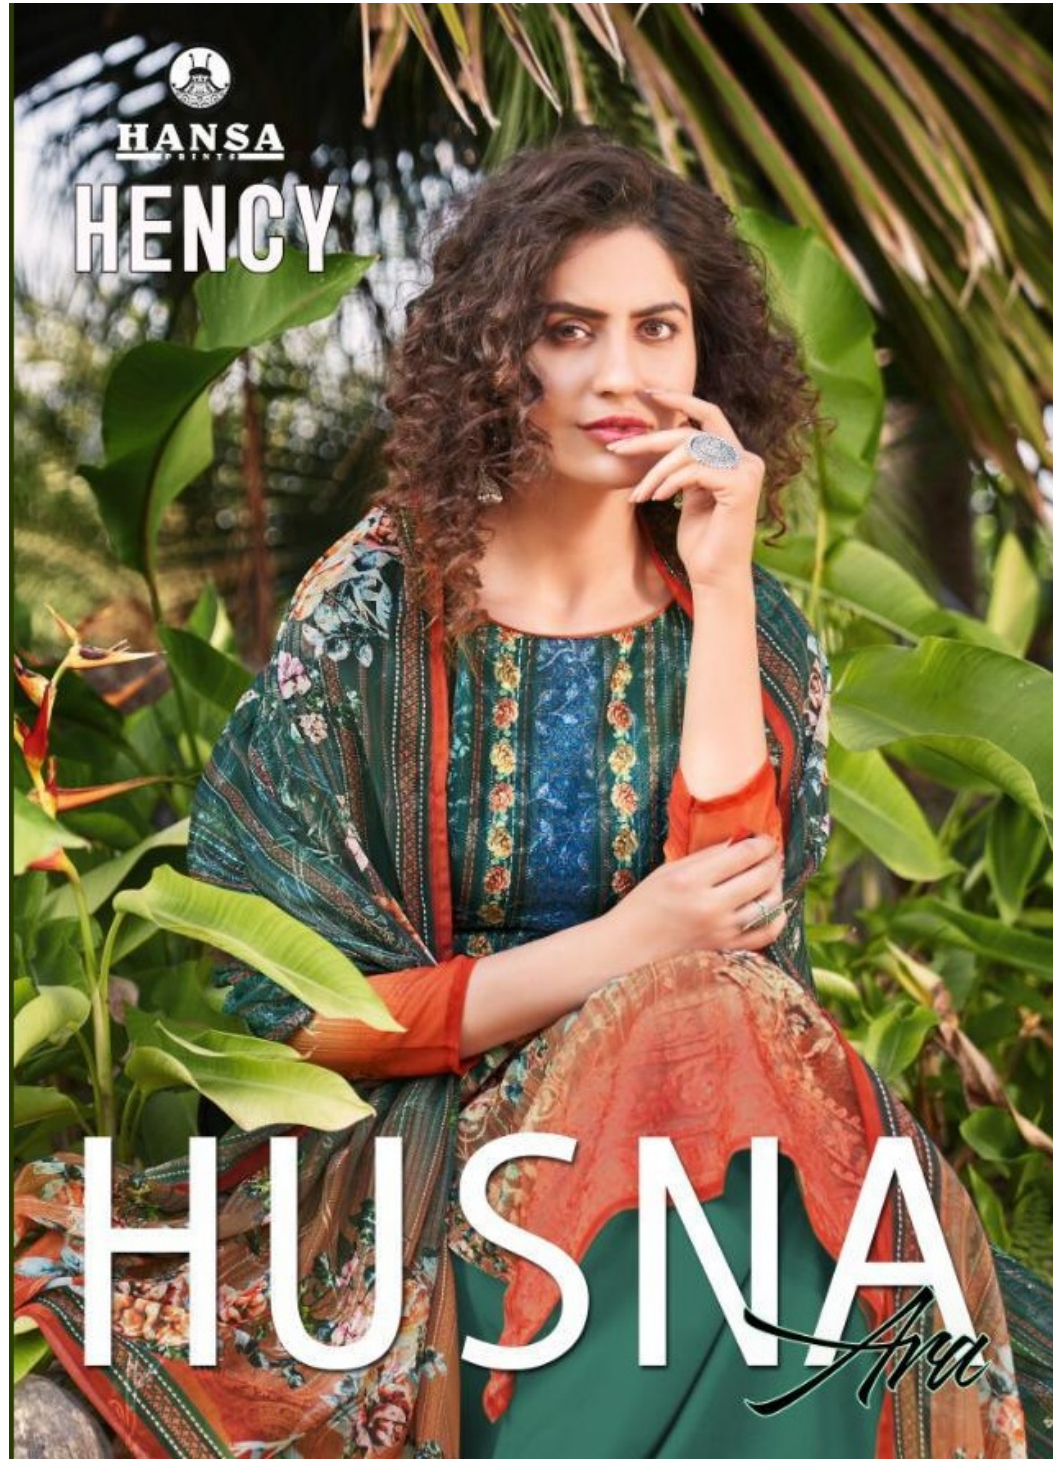

HANSA

HENCY

HUSNA

Arvi