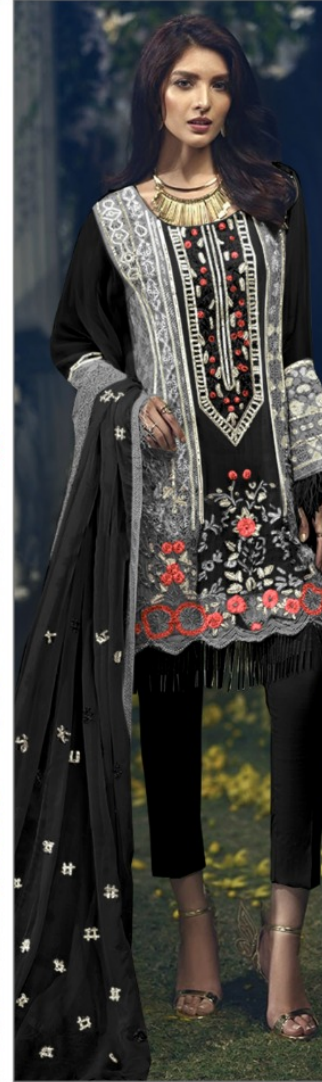

NOOR®

NOOR®

NOOR®

108-A

108-B

108-C

FABRIC DETAILS
 TOP- FOX GEORGEETE
 BOTTAM/INNER - SANTOON
 DUPPTA- HEAVY NAZMEEN

108-A

WASHING INSTRUCTION

MACHINE WASH COLD.
 DRYCLEANABLE.
 MEDIUM IRON.
 DO NOT BLEACH.
 DO NOT WRING.
 DO NOT TUMBLE DRY.
 SPOT CLEANABLE.

FABRIC DETAILS

TOP- FOX GEORGEETE

BOTTAM/INNER - SANTOON

DUPPTA- HEAVY NAZMEEN

108-C

WASHING INSTRUCTION

MACHINE WASH COLD.
 DRYCLEANABLE.
 MEDIUM IRON.
 DO NOT BLEACH.
 DO NOT WRING.
 DO NOT TUMBLE DRY.
 SPOT CLEANABLE.

FABRIC DETAILS
 TOP- FOX GEORGEETE
 BOTTAM/INNER - SANTOON
 DUPPTA- HEAVY NAZMEEN