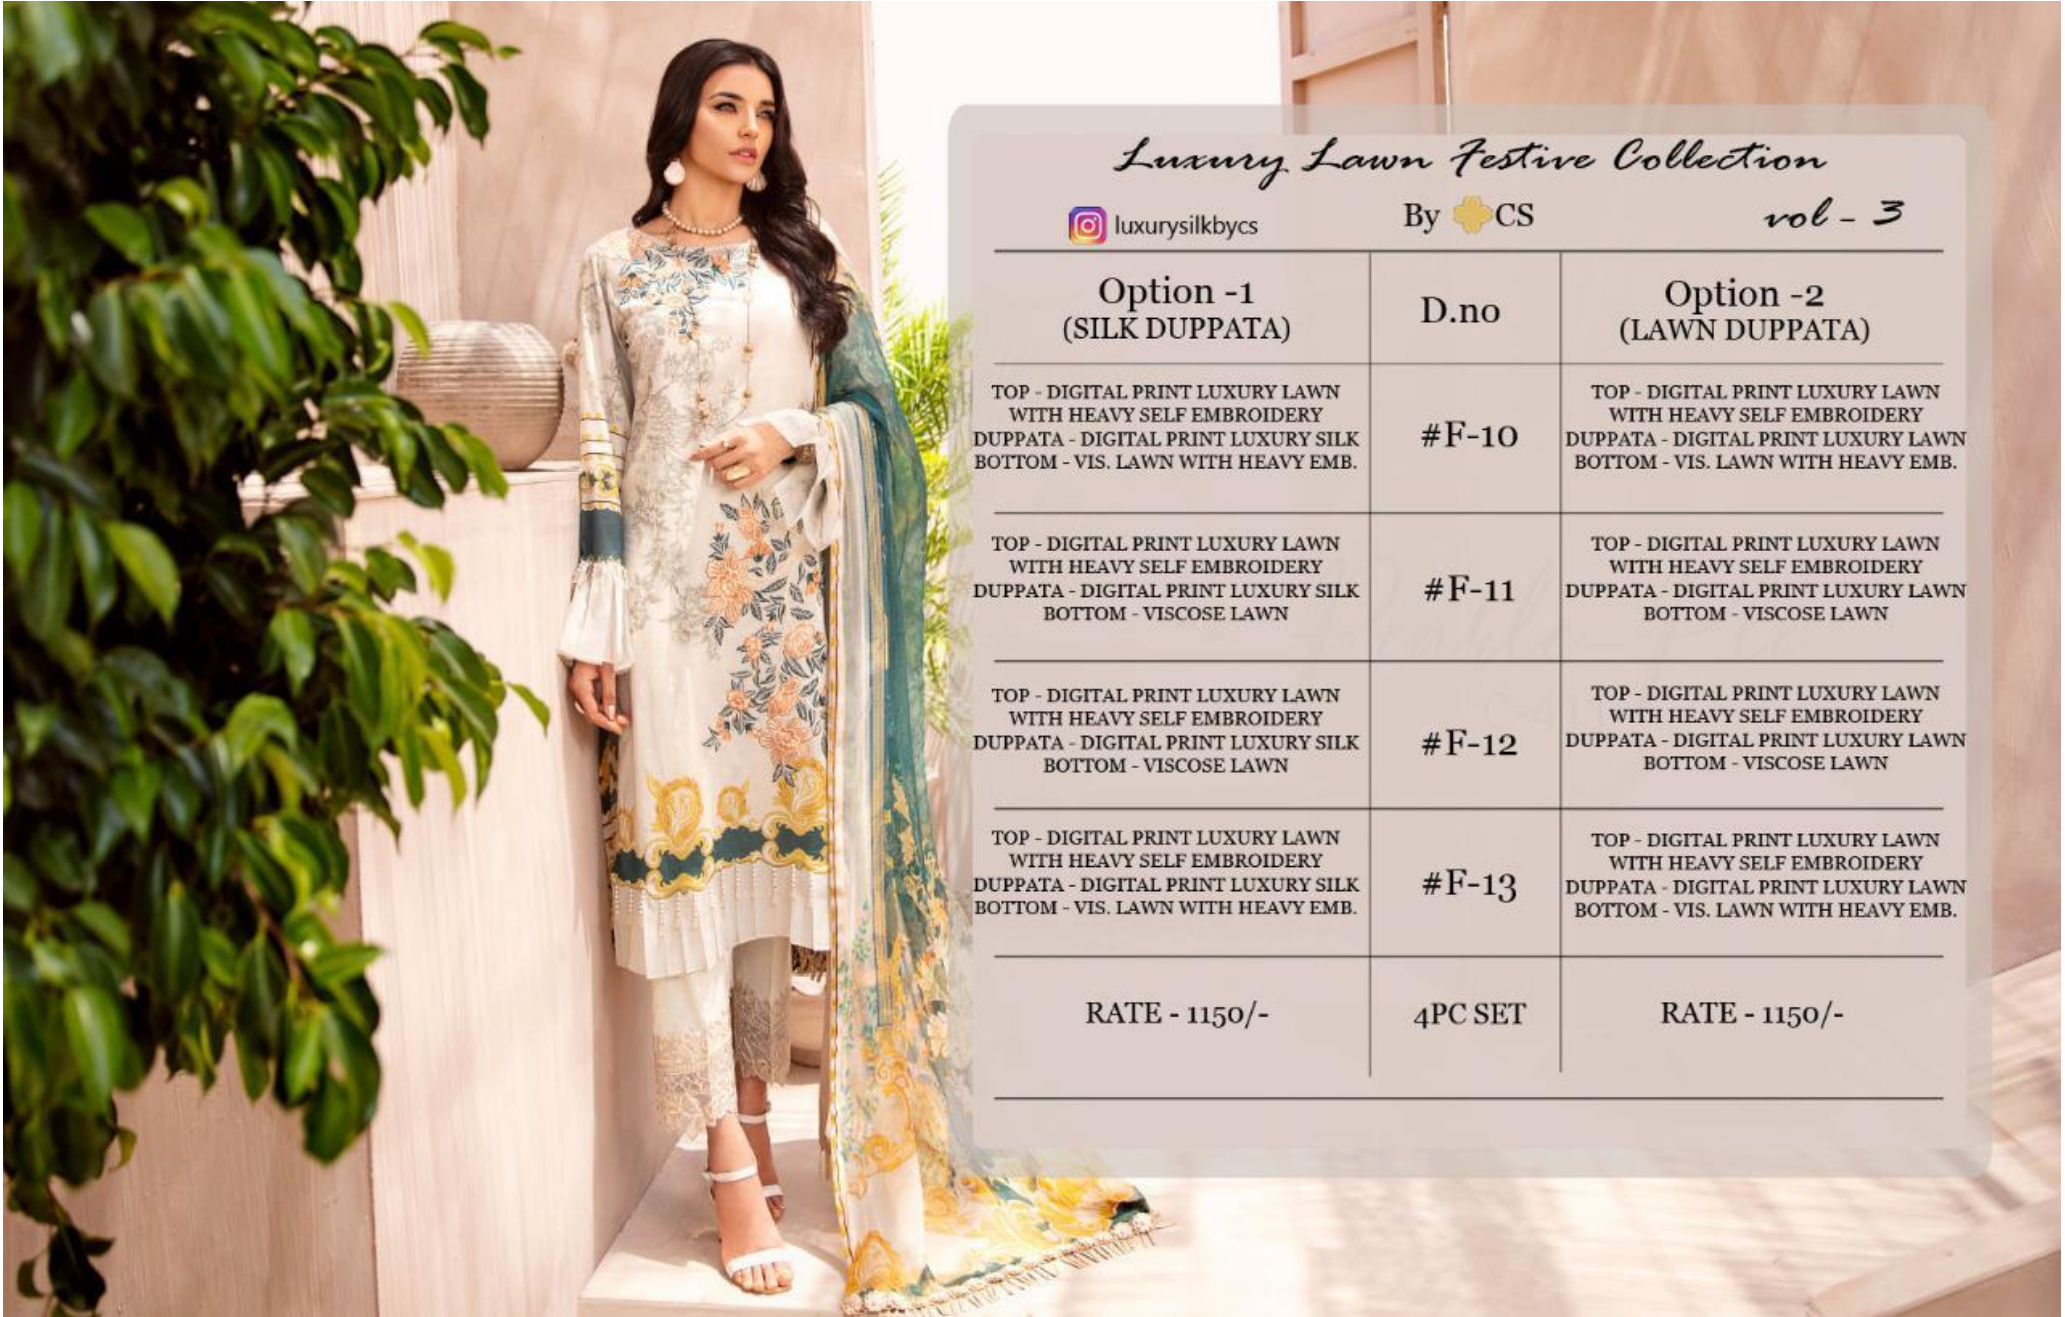

Luxury Lawn Festive Collection

By  CS™

#F-11

 luxurysilkbycs

TOP-LUXURY LAWN DIGITAL PRINT
WITH HEAVY SELF EMBROIDERY

DUPPATA - PURE SILK DIGITAL PRINT

BOTTOM - VISCOSE LAWN

HOME LAUNDERING RECOMMENDED
DO NOT USE ANY KIND OF BLEACH OR STAIN
REMOVING CHEMICAL