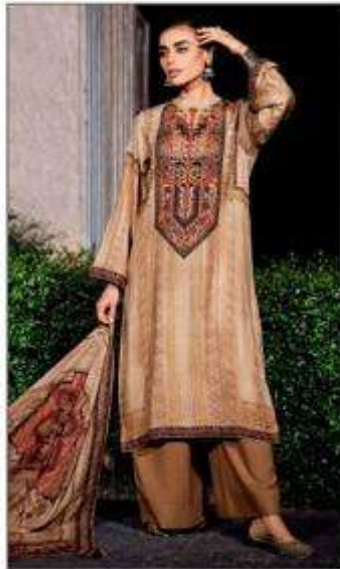

KM-01

KM-02

KM-05

KM-06

KM-03

KM-04

VARSHA
KILLIM

KM-01

KM-02

KM-05

KM-06

KM-03

KM-04

VARSHA
KILLIM

VARSHA
KILLIM

DESIGN	PRICE	DESCRIPTION
KM - 01	2080/-	
KM - 02	2080/--	
KM - 03	2080/-	TOP PASHMINA SILK DIGITALLY PRINTED WITH VINTAGE HANDWORK STYLE
KM - 04	2080/-	DUPATTA PASHMINA SILK DIGITALLY PRINTED
KM - 05	2080/-	BOTTOM PASHMINA SILK SOLID
KM - 06	2080/-	