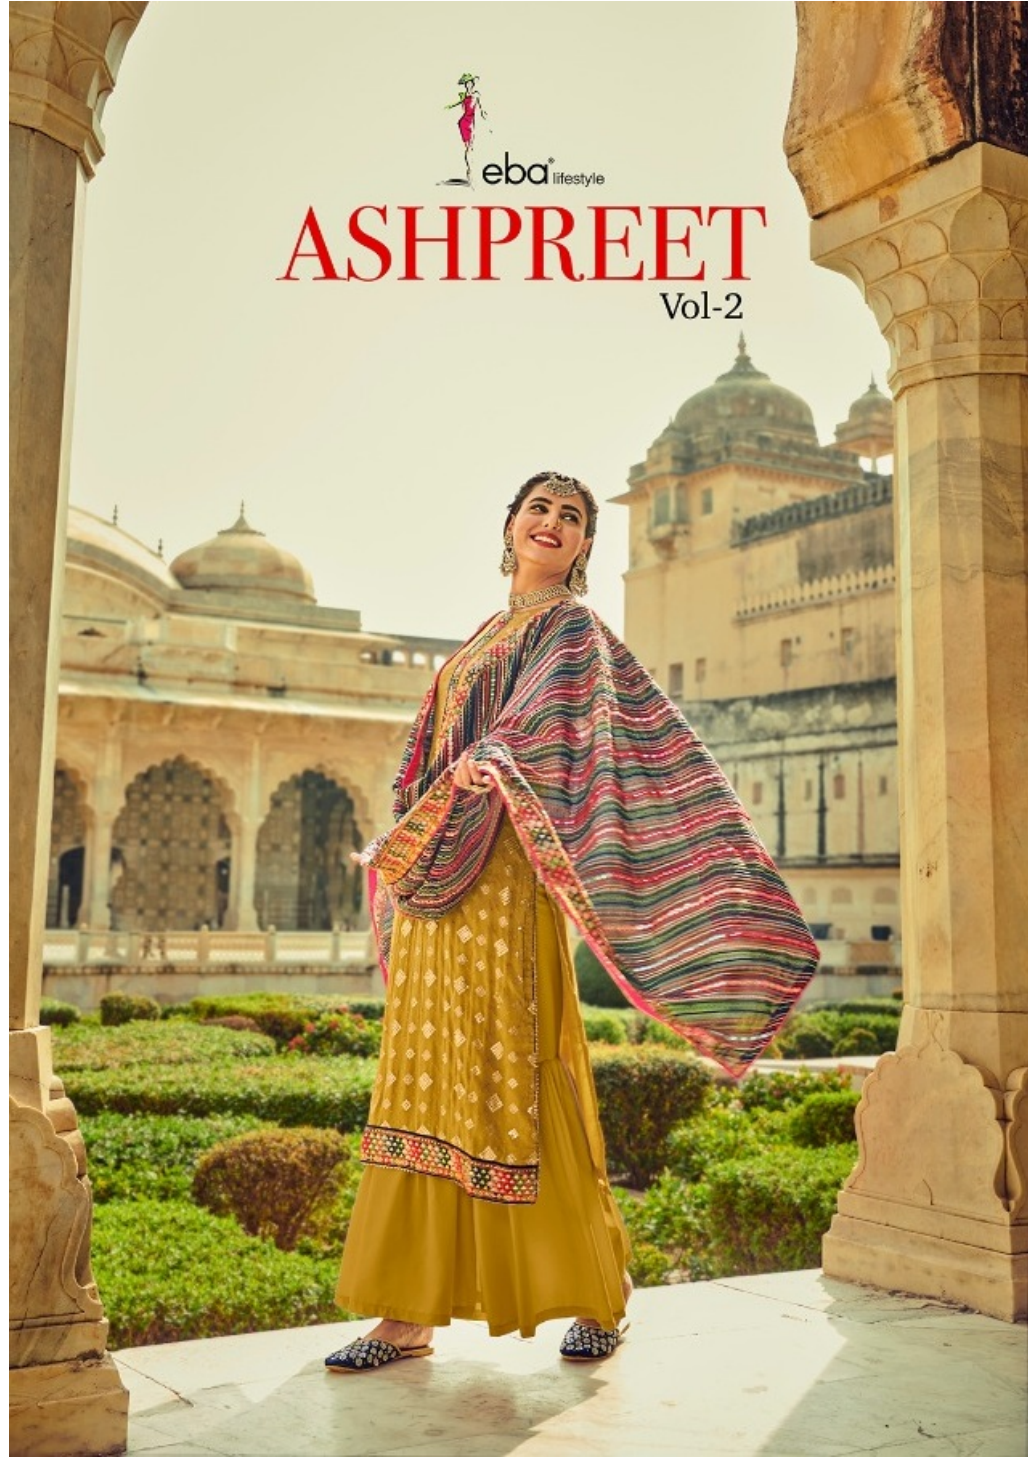

ASHPREET

Vol-2

ASHPREET

Vol-2

eba lifestyle

1243

 eba lifestyle

D. no	Febric	RATE
1242	TOP :: Hevey Chinon with Embroidery Work DUPATTA :: Hevey fox Georgette with emboidery work BOTTOM & INNER :: Dull Santoon	1599/-
1243	TOP :: Hevey Chinon with Embroidery Work DUPATTA :: Hevey Chinon with Embroidery Work BOTTOM & INNER :: Dull Santoon	1699/-
1244	TOP :: Hevey Chinon with Embroidery Work DUPATTA :: Hevey fox Georgette with emboidery work BOTTOM & INNER :: Dull Santoon	1499/-

Average rate - 1599/-

1242

1243

1244

ASHPREET
Vol-2

 eba[®] lifestyle
1244

Elegance is the only beauty that never fades

1242