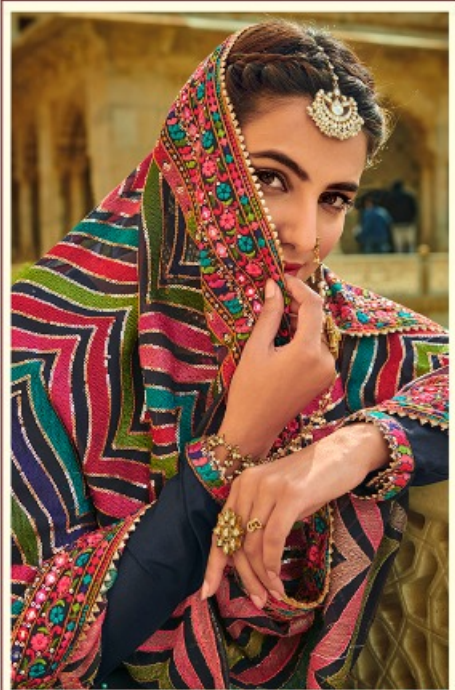

ASHPREET

Vol-2

ASHPREET

Vol-2

eba lifestyle

1243

 eba lifestyle

D. no	Febric	RATE
1242	TOP :: Hevey Chinon with Embroidery Work DUPATTA :: Hevey fox Georgette with emboidery work BOTTOM & INNER :: Dull Santoon	1599/-
1243	TOP :: Hevey Chinon with Embroidery Work DUPATTA :: Hevey Chinon with Embroidery Work BOTTOM & INNER :: Dull Santoon	1699/-
1244	TOP :: Hevey Chinon with Embroidery Work DUPATTA :: Hevey fox Georgette with emboidery work BOTTOM & INNER :: Dull Santoon	1499/-

Average rate - 1599/-

1242

1243

1244

ASHPREET
Vol-2

 eba[®] lifestyle
1244

Elegance is the only beauty that never fades

1242