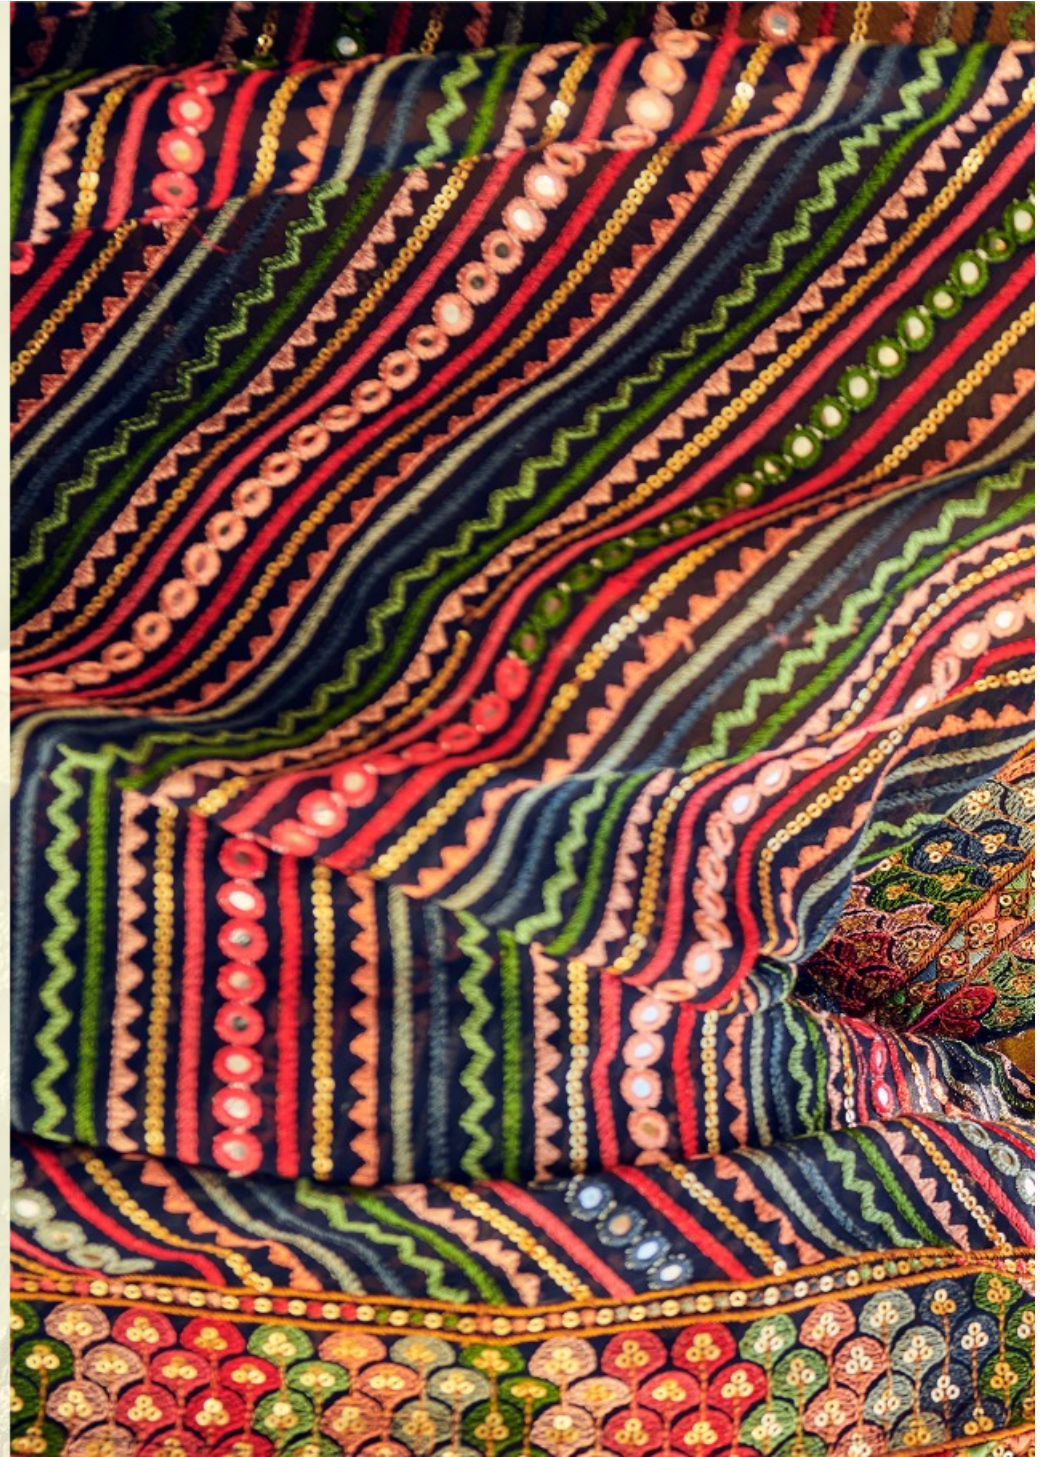

ASHPREET

Vol-2

ASHPREET

Vol-2

eba lifestyle

1243

 eba lifestyle

D. no	Febric	RATE
1242	TOP :: Hevey Chinon with Embroidery Work DUPATTA :: Hevey fox Georgette with emboidery work BOTTOM & INNER :: Dull Santoon	1599/-
1243	TOP :: Hevey Chinon with Embroidery Work DUPATTA :: Hevey Chinon with Embroidery Work BOTTOM & INNER :: Dull Santoon	1699/-
1244	TOP :: Hevey Chinon with Embroidery Work DUPATTA :: Hevey fox Georgette with emboidery work BOTTOM & INNER :: Dull Santoon	1499/-

Average rate - 1599/-

1242

1243

1244

ASHPREET
Vol-2

 eba[®] lifestyle
1244

Elegance is the only beauty that never fades

1242