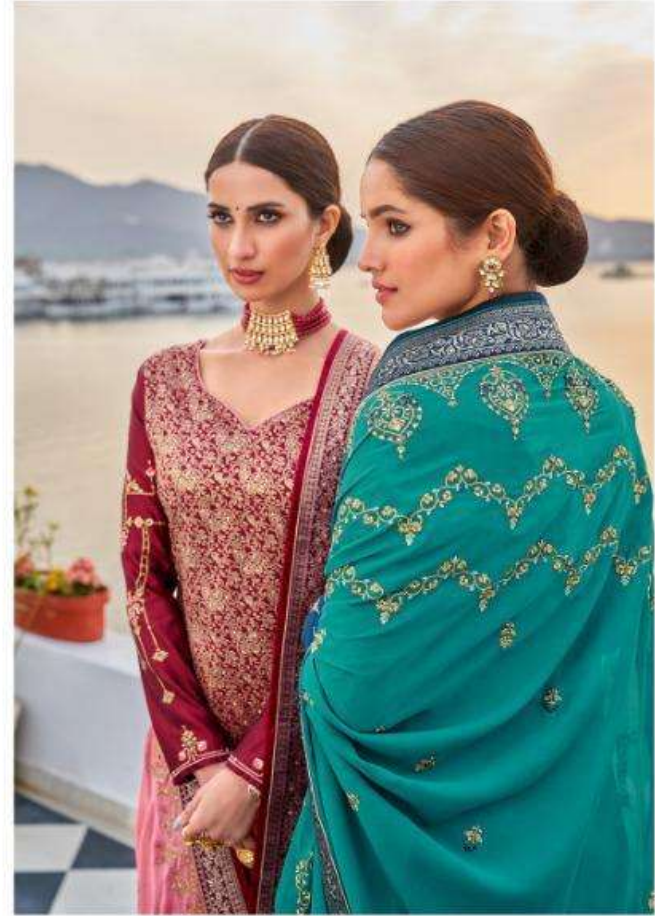

# SWAG

Vol 6

D.No.18704  
❁❁❁

D.No.18705

PRESENTING TO YOU OUR NEW CATALOGUE

# SWAG

Vol 6

FROM RSF FASHIONS

TOP

PURE JACARD SILK

INNER

SANTUN

BOTTOM

DULL SANTUN

DUPATTA

PURE GEORGETTE WITH  
JACARD BORDER WITH WORK

D.No.18701  
❖❖❖❖❖

D.No.18702  
❖❖❖❖❖

D.No.18703  
❖❖❖❖❖

D.No.18704  
❖❖❖❖❖

D.No.18705  
❖❖❖❖❖