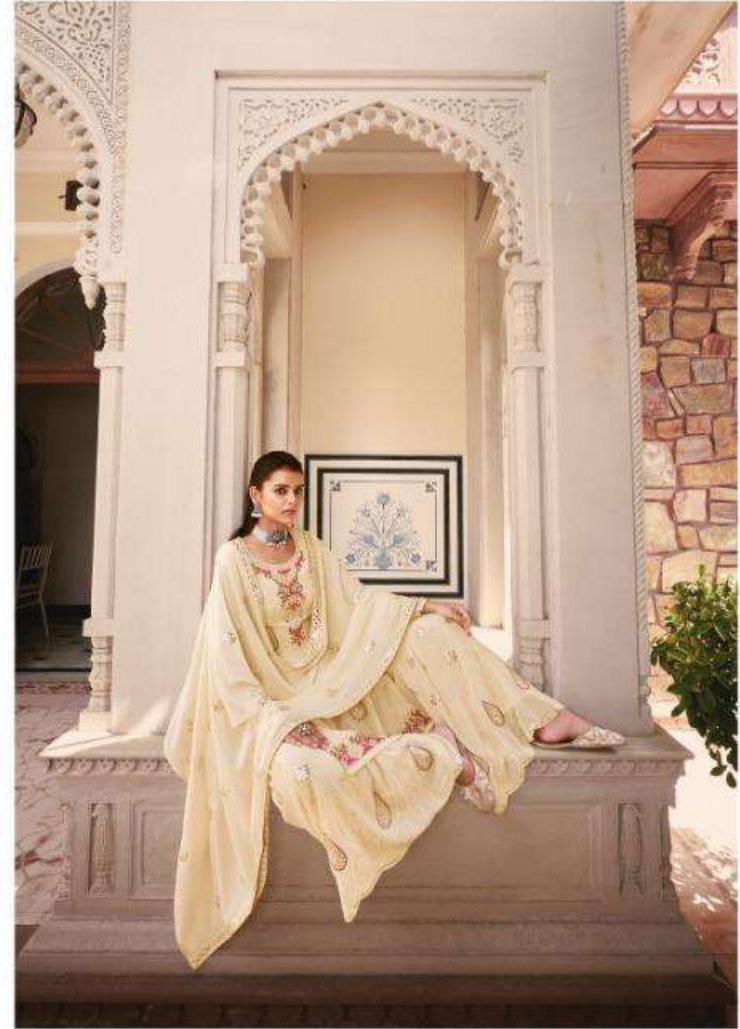

18804

PRESENTING TO YOU OUR NEW CATALOGUE

NOOR

FROM RSF FASHIONS

TOP

PURE FAUX GEORGETTE HEAVY WORK

INNER

DULL SANTUN

BOTTOM

PURE FAUX GEORGETTE SARARA WORK

DUPATTA

PURE FAUX GEORGETTE HEAVY WORK

**PERFECT
SITUATION** PEOPLE WILL STARE, MAKE IT
WORTH THEIR WHILE.

18801

18802

18803