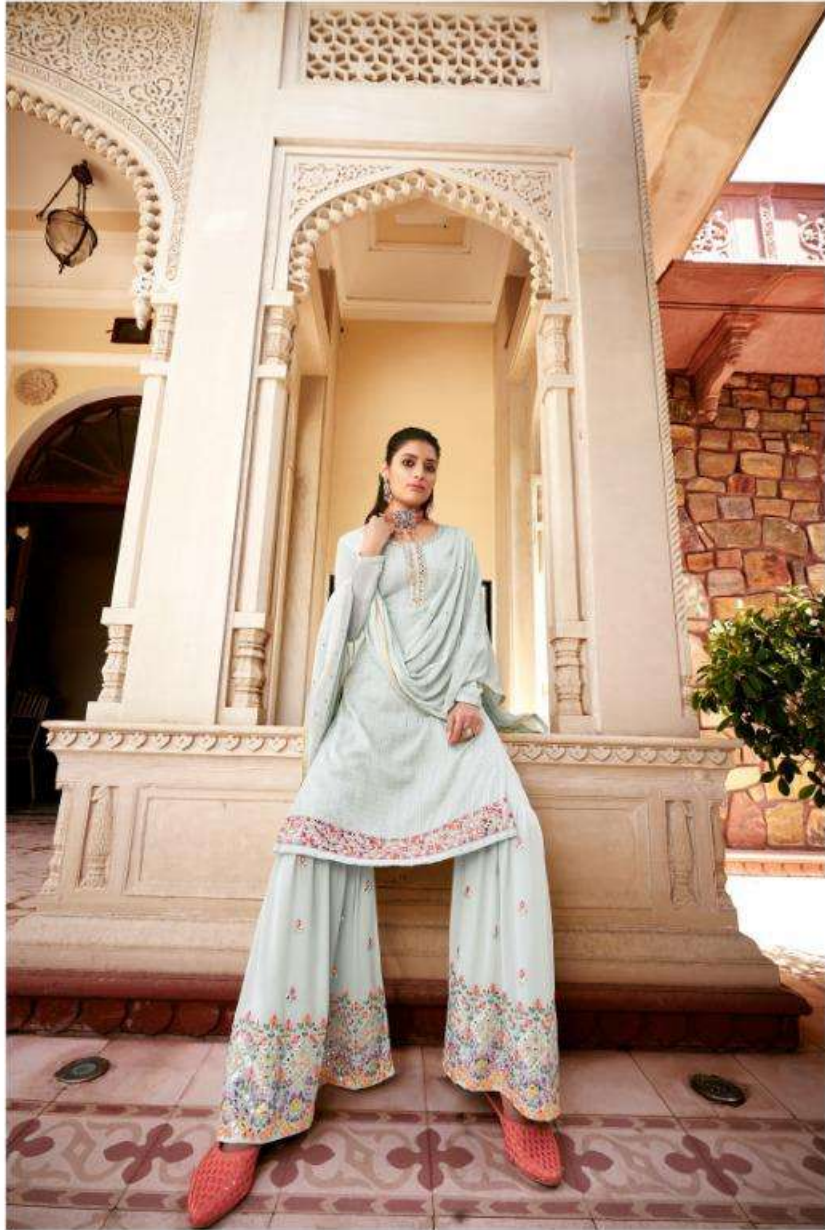

18804

PRESENTING TO YOU OUR NEW CATALOGUE

NOOR

FROM RSF FASHIONS

TOP

PURE FAUX GEORGETTE HEAVY WORK

INNER

DULL SANTUN

BOTTOM

PURE FAUX GEORGETTE SARARA WORK

DUPATTA

PURE FAUX GEORGETTE HEAVY WORK

**PERFECT
SITUATION** PEOPLE WILL STARE, MAKE IT
WORTH THEIR WHILE.

18801

18802

18803