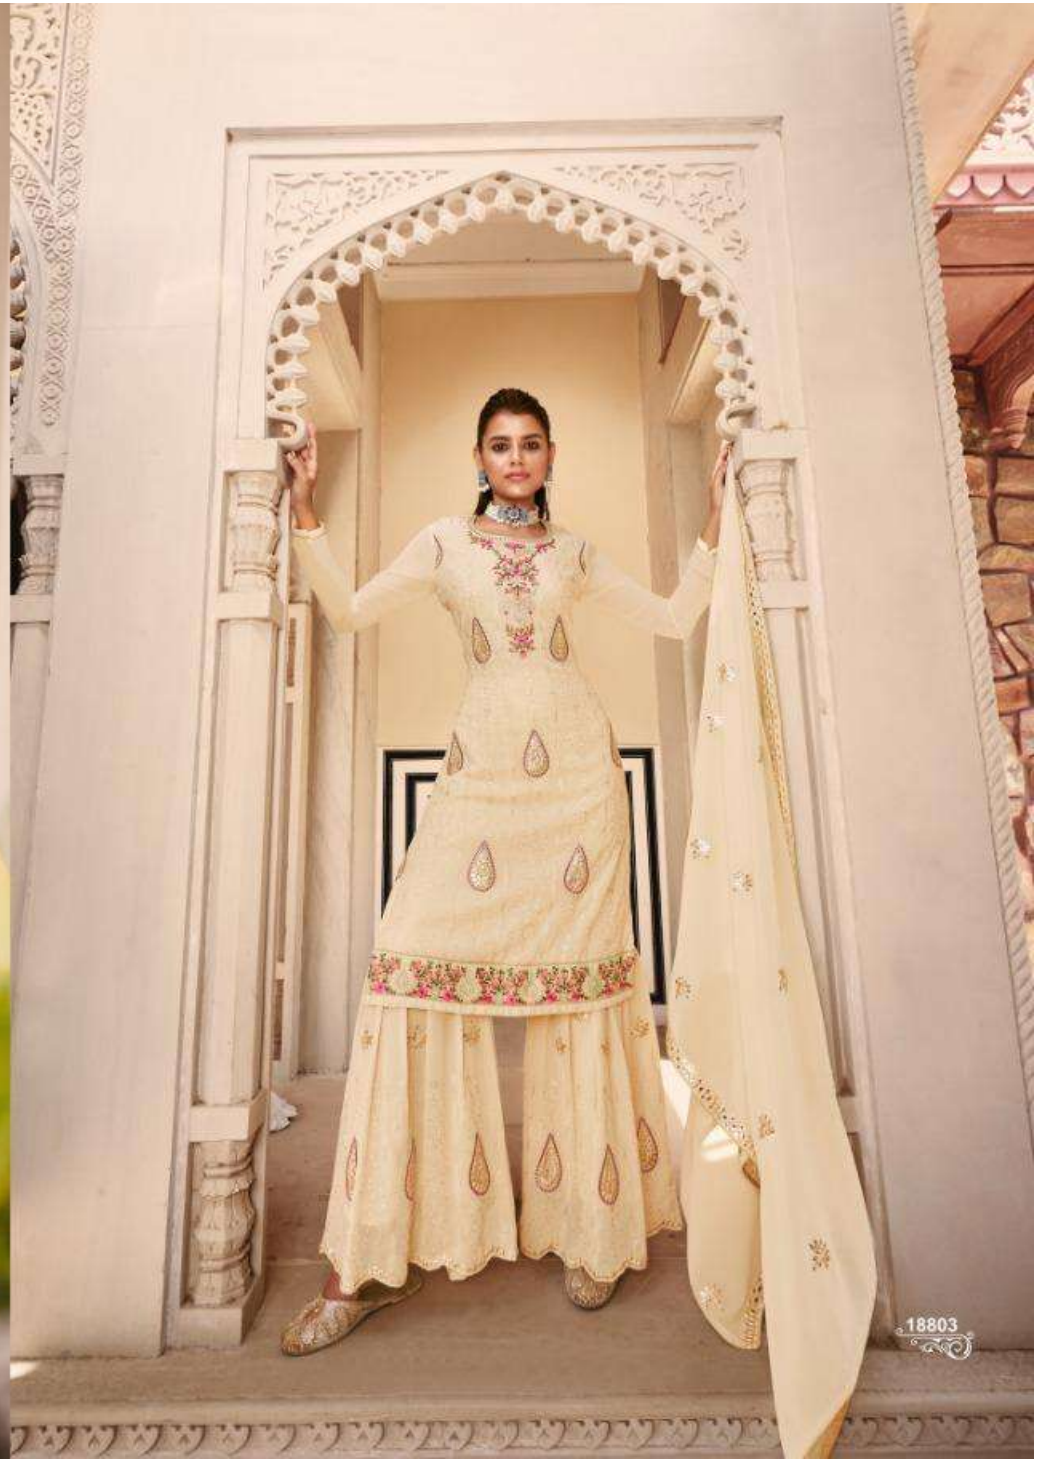

18804

PRESENTING TO YOU OUR NEW CATALOGUE

NOOR

FROM RSF FASHIONS

TOP

PURE FAUX GEORGETTE HEAVY WORK

INNER

DULL SANTUN

BOTTOM

PURE FAUX GEORGETTE SARARA WORK

DUPATTA

PURE FAUX GEORGETTE HEAVY WORK

**PERFECT
SITUATION** PEOPLE WILL STARE, MAKE IT
WORTH THEIR WHILE.

18801

18802

18803