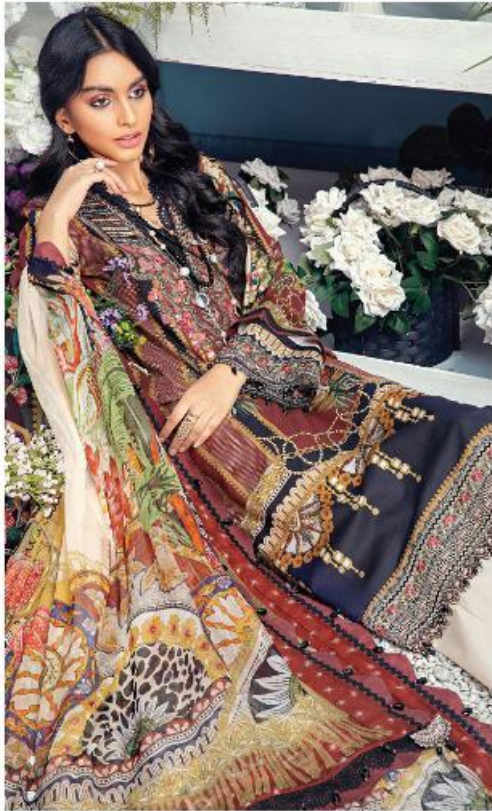

FAIR LADY
EXPORTS (I) PVT. LTD.

14006