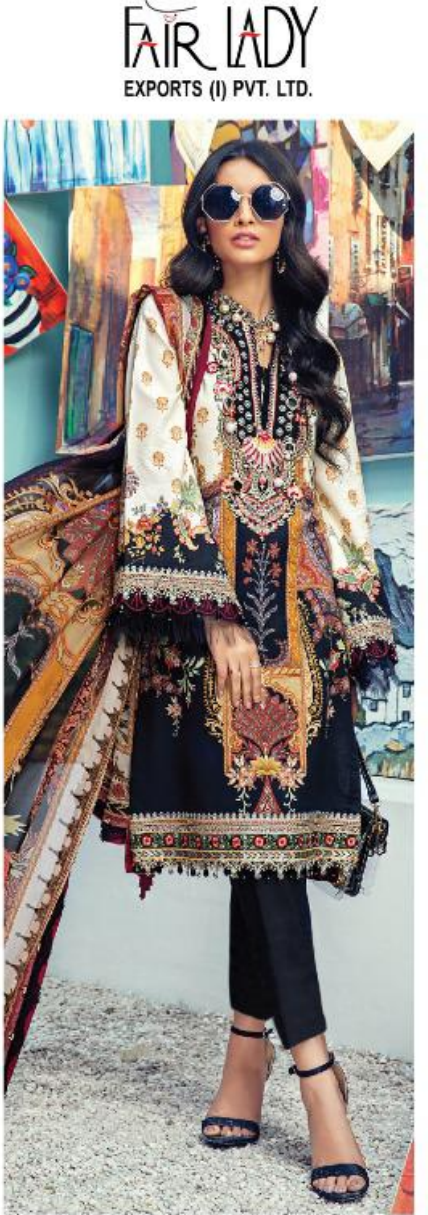

ANAYA

FAIR LADY
EXPORTS (I) PVT. LTD.

ANAYA

FAIR LADY
EXPORTS (I) PVT. LTD.

FAIR LADY
EXPORTS (I) PVT. LTD.

A DREAMY Sky Blue

14002

In a dreamy sky blue, "Alice" features beautiful multi-colored embroideries. Paired with a gorgeous floral print dupatta and an ivory trouser, this charming ensemble will surely lift your spirits this summer.