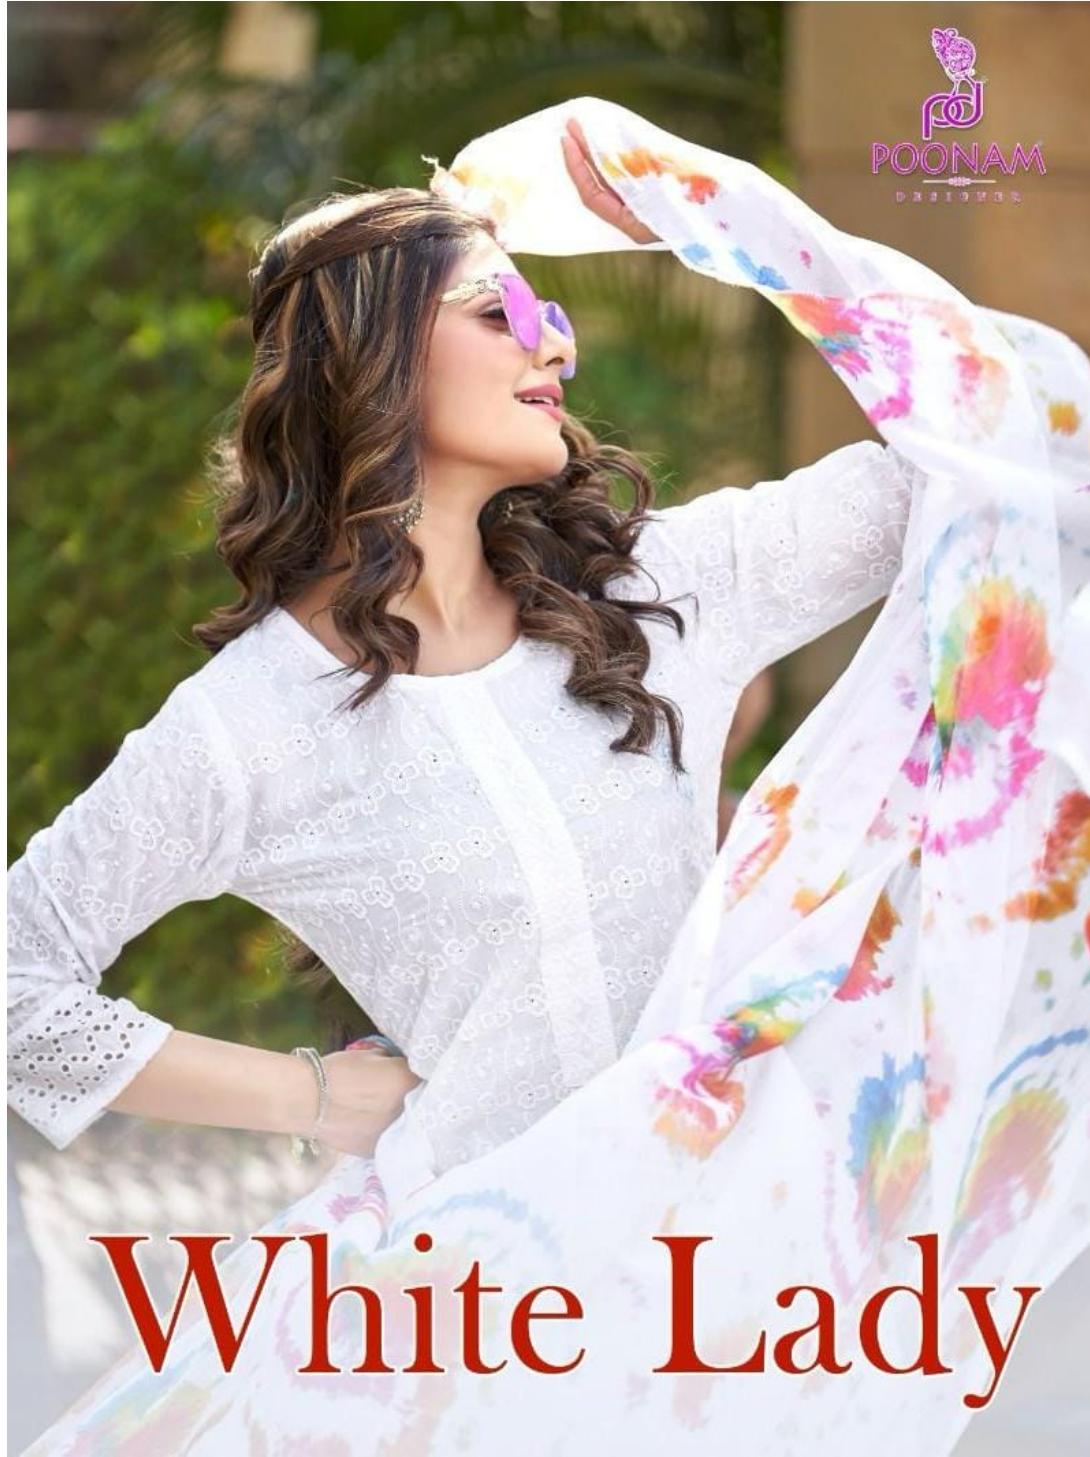

D.NO.1008

SIZE:- M, L, XL, XXL

White Lady

POONAM
DESIGNER

White Lady
SIZE:- M, L, XL, XXL

3 PCS
Kurti + Pant + Dup
READY MADE

D.no-1001

White Lady
SIZE:- M, L, XL, XXL