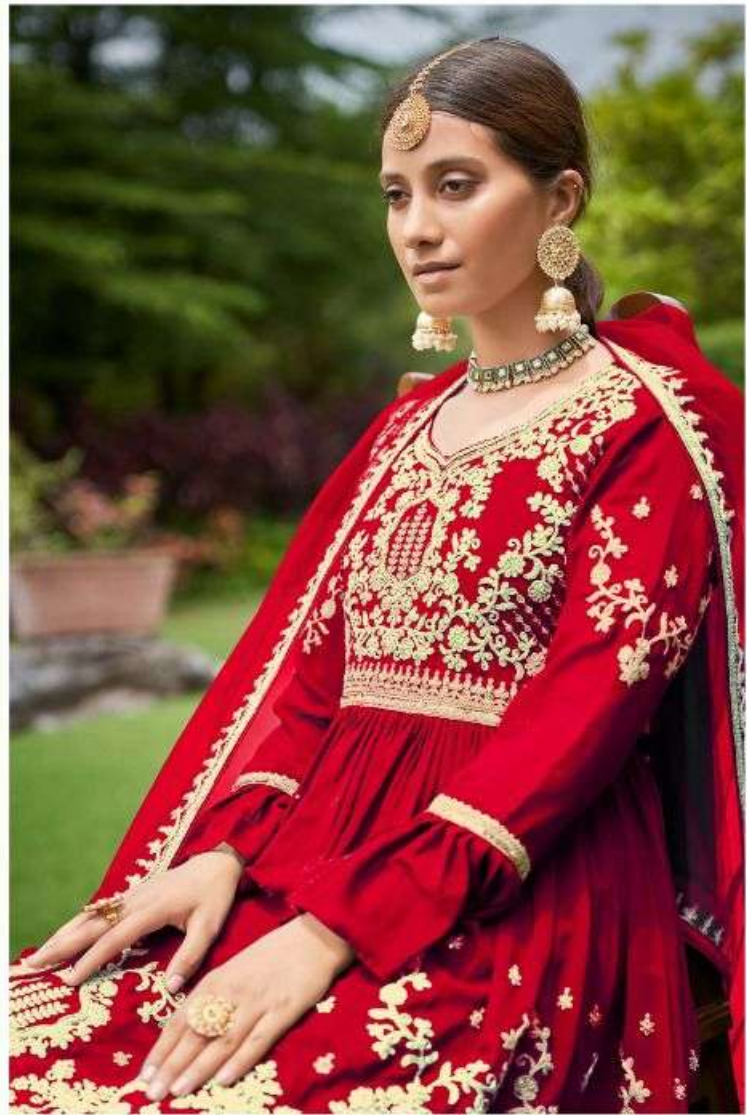

19903

19903

19902

19901

D.No.19901

D.No.19902

D.No.19903

D.No.19904

TOP :- FAUX GEORGETTE WITH  
HEAVY CODING WORK  
INNER :- DULL SANTUN  
BOTTOM :- FAUX GEORGETTE FENCY  
STICH SARARA  
DUPATTA :- PURE NET WITH HEAVY  
BORDER WORK

CATALOGUE  
ANIKA

19904