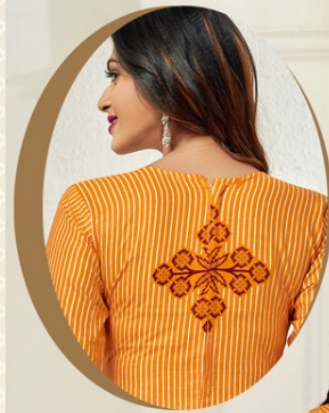

Akash
CREATION
Padmavati

15010